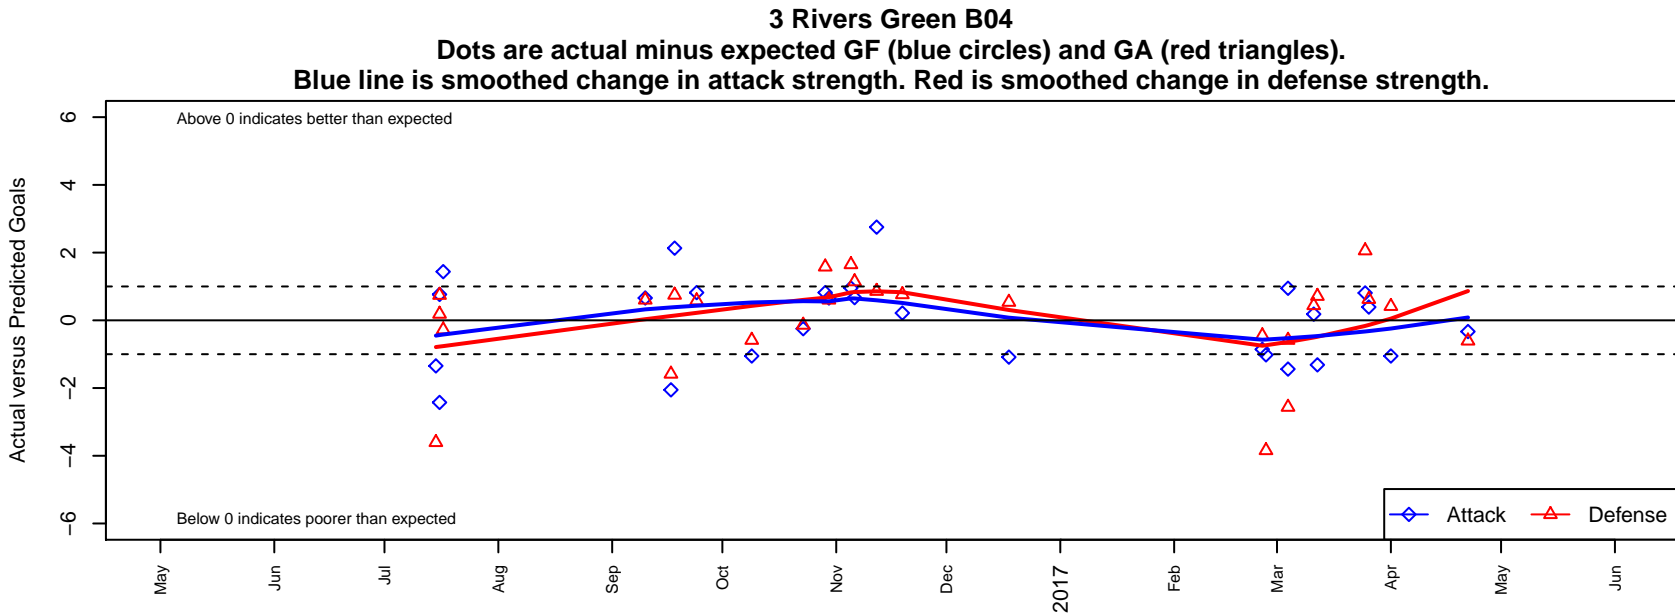

3 Rivers Green B04

3 Rivers SC
 Pasco, WA
 B04 total strength=850
 attack=1.8 defense=0.78
 fall league = RCL B04 Div 4
 spr league = Win RCL B04 Div 3

alt names used:
 3RSC B2004 GREEN
 3RSC B04 RCL Green
 3RSC B2004 GREEN
 3RSC B2004 GREEN

Venues played:
 2016 Beaverton Cup BU13 Silver
 2016 RCL B04 Div 4
 2016 Win RCL B04 Div 3
 2016 WYS Presidents Cup B04 Division 1

**attack and defense variance (black dot)
relative to other teams
and top 10 in region**