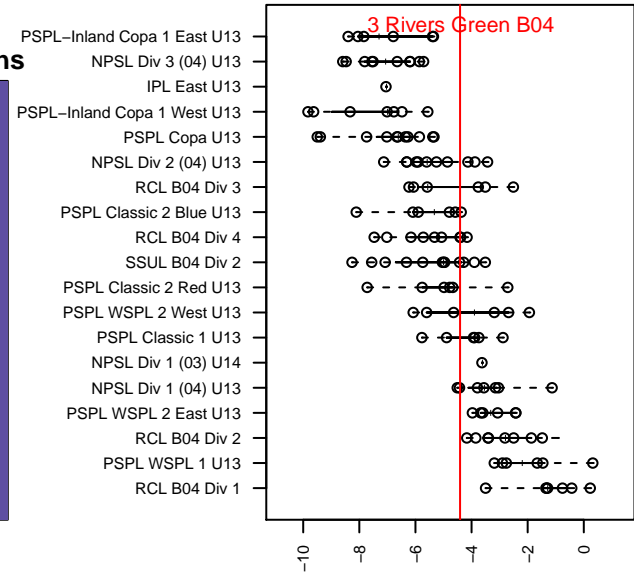

**attack and defense rating
relative to others at age
and all opponents in last 13 months**